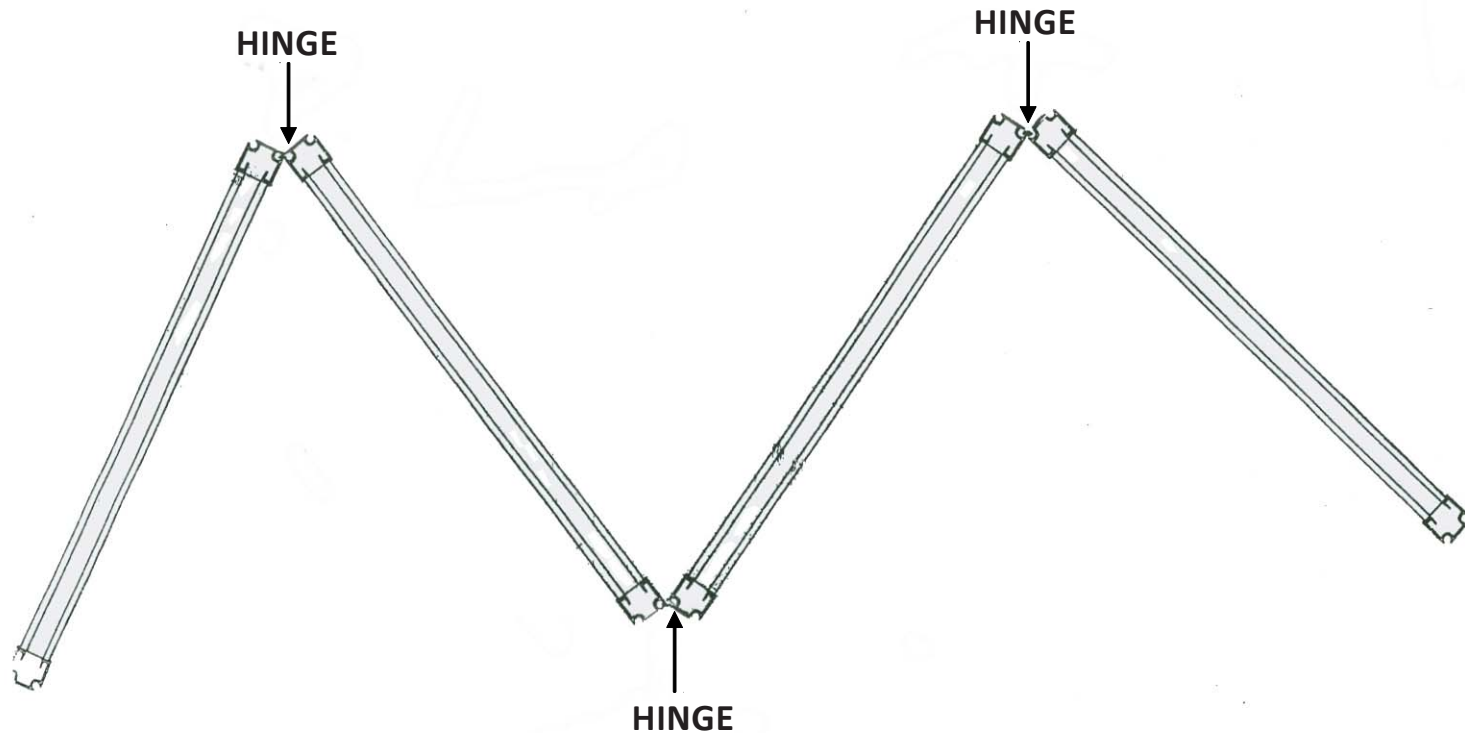

FLEXBAR PANELGUARD

MODEL NO. 13035/13036

FLEXBAR MACHINE CORPORATION

250 GIBBS ROAD

ISLANDIA, NY 11749

(631)582-8440 • 800-879-7575

www.flexbar.com